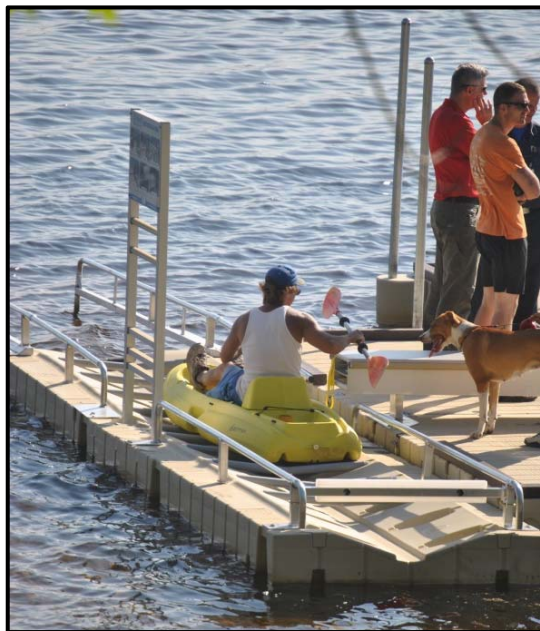

A Boat Launch for Everyone

The Coldwater Lake Family Park serves 20,000 visitors every year who come to the park for fishing, kayaking, canoeing, boating, birding, and wildlife observation. The new Coldwater Lake Family Park Boat Launch allows boating access to all visitors, regardless of physical ability, and exceeds the Americans with Disabilities Act standards for accessibility.

The mission statement of the Isabella County Parks and Recreation Commission is “to actively promote a healthy and enjoyable lifestyle to all residents and visitors of Isabella County by providing quality facilities and diverse recreation opportunities.” The accessible boat launch helps to fulfill this mission by allowing all visitors to enjoy motorized and non-motorized boating activities on Coldwater Lake and the Chippewa River.

The Coldwater Lake Family Park Boat Launch project was funded in part by **Access to Recreation Funds** of the Mt. Pleasant Area Community Foundation, including the **Brewster Family Access to Recreation Fund**, the **Mt. Pleasant Rotary Club Access to Recreation Fund**, the **Janet Maar Strickler Access to Recreation Fund**, and the **Mary Ellen Brandell Access to Recreation Fund**. The boat launch will promote an atmosphere of inclusion for years to come.